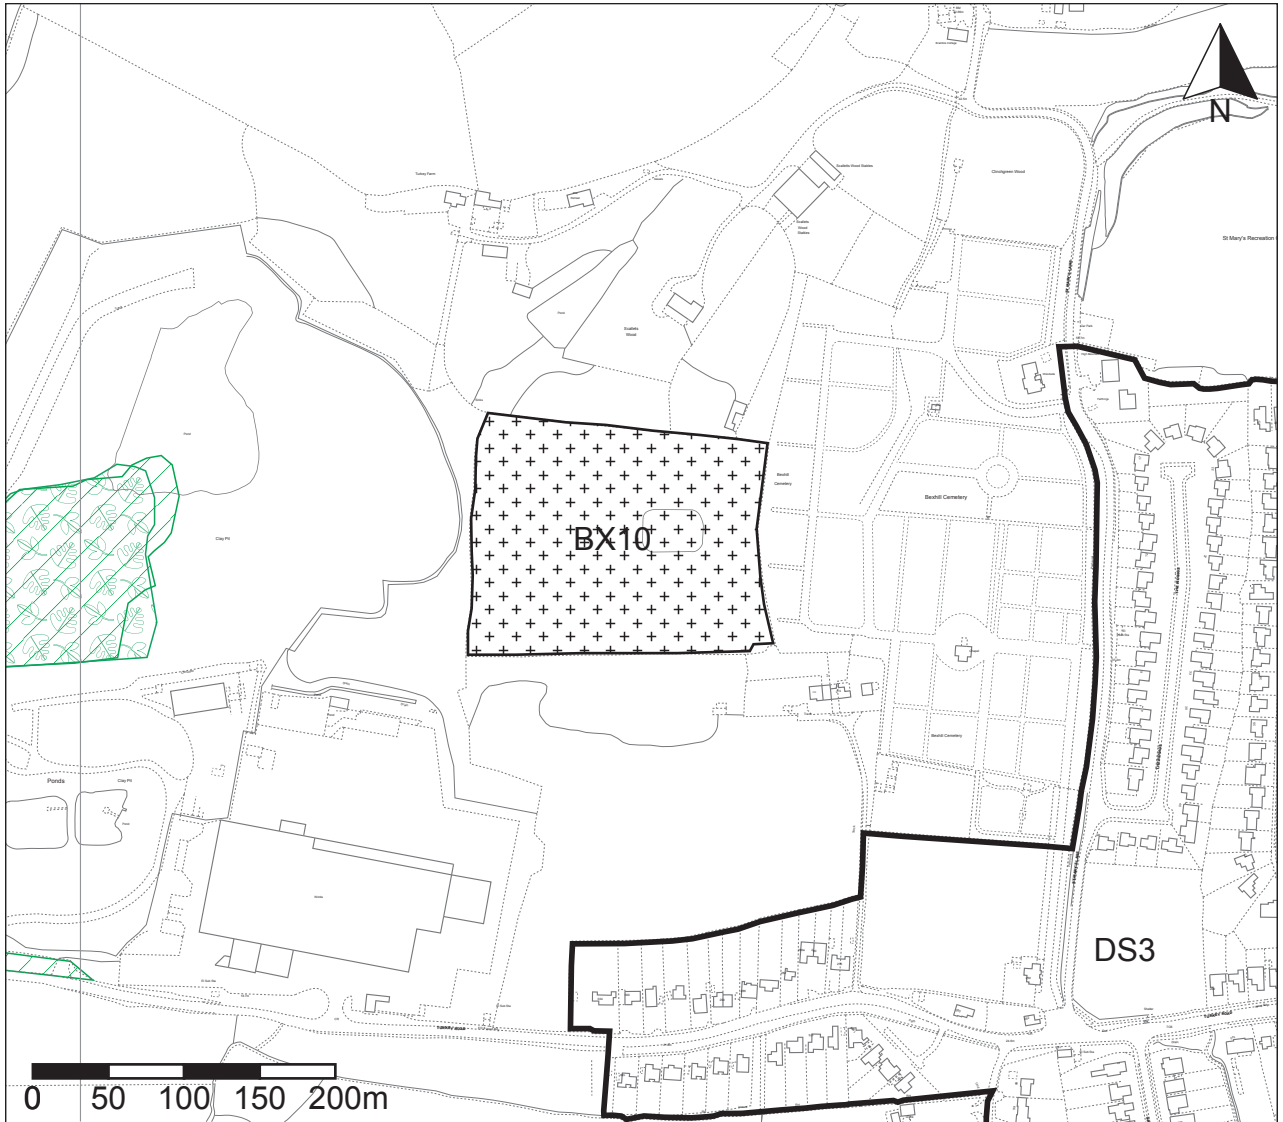

BEXHILL CEMETERY, Inset Map No.1e

	Development Boundary
	Proposed Cemetery Extension
DS3	Policy Numbers (eg. DS3)
	SNCI (Site of Nature Conservation Importance)
	Ancient Woodland