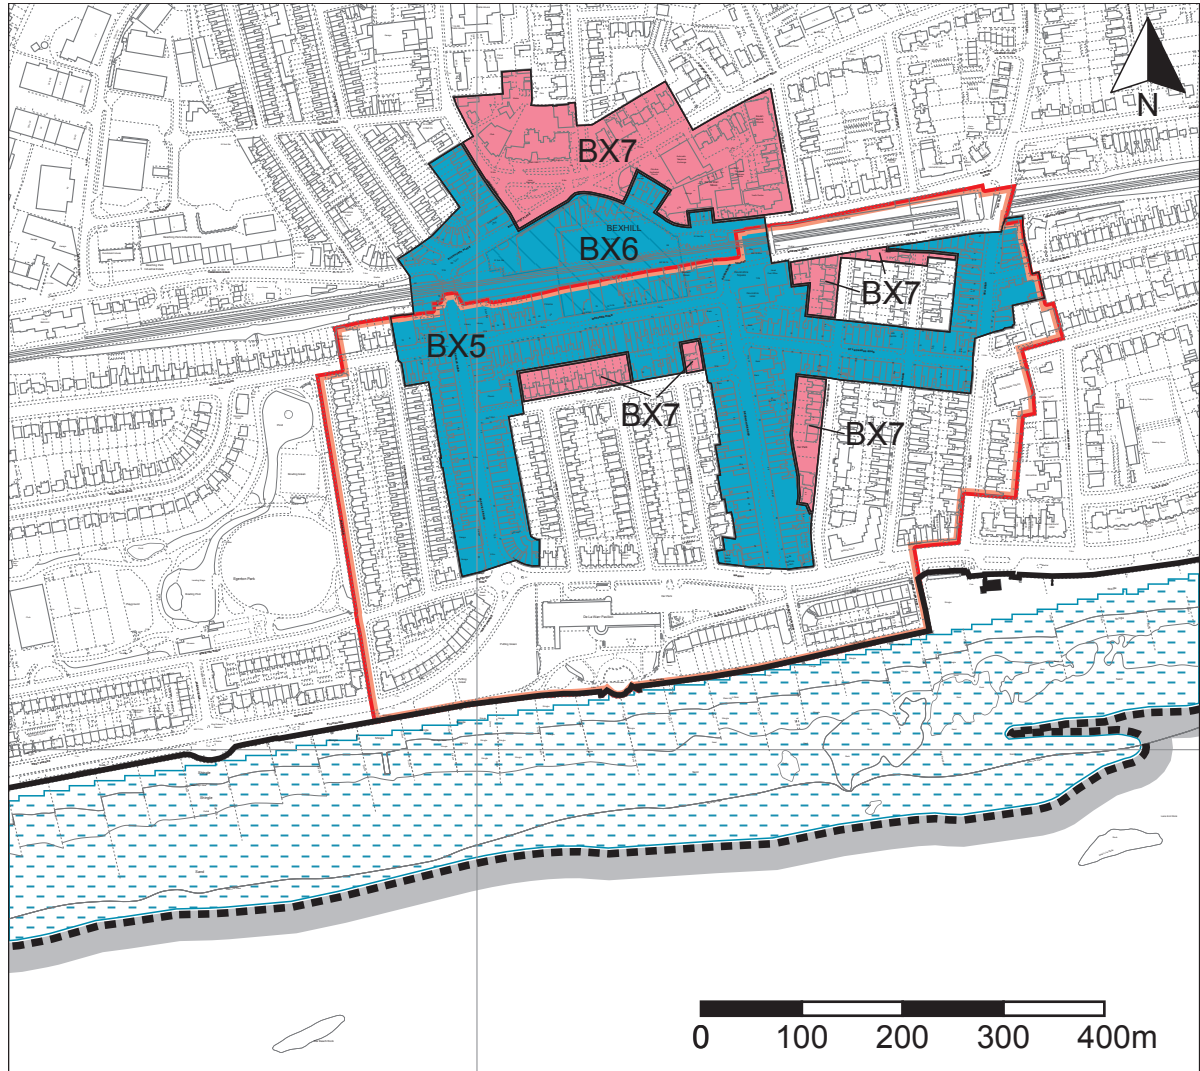

BEXHILL TOWN CENTRE, Inset Map No.1d

	Bexhill Office Area		Conservation Area
	Bexhill Town Centre Shopping Area		Flood Zone 3 (2006)
	Shopping Development Policy Area		District Boundary
DS3	Policy Numbers (eg. DS3)		Development Boundary