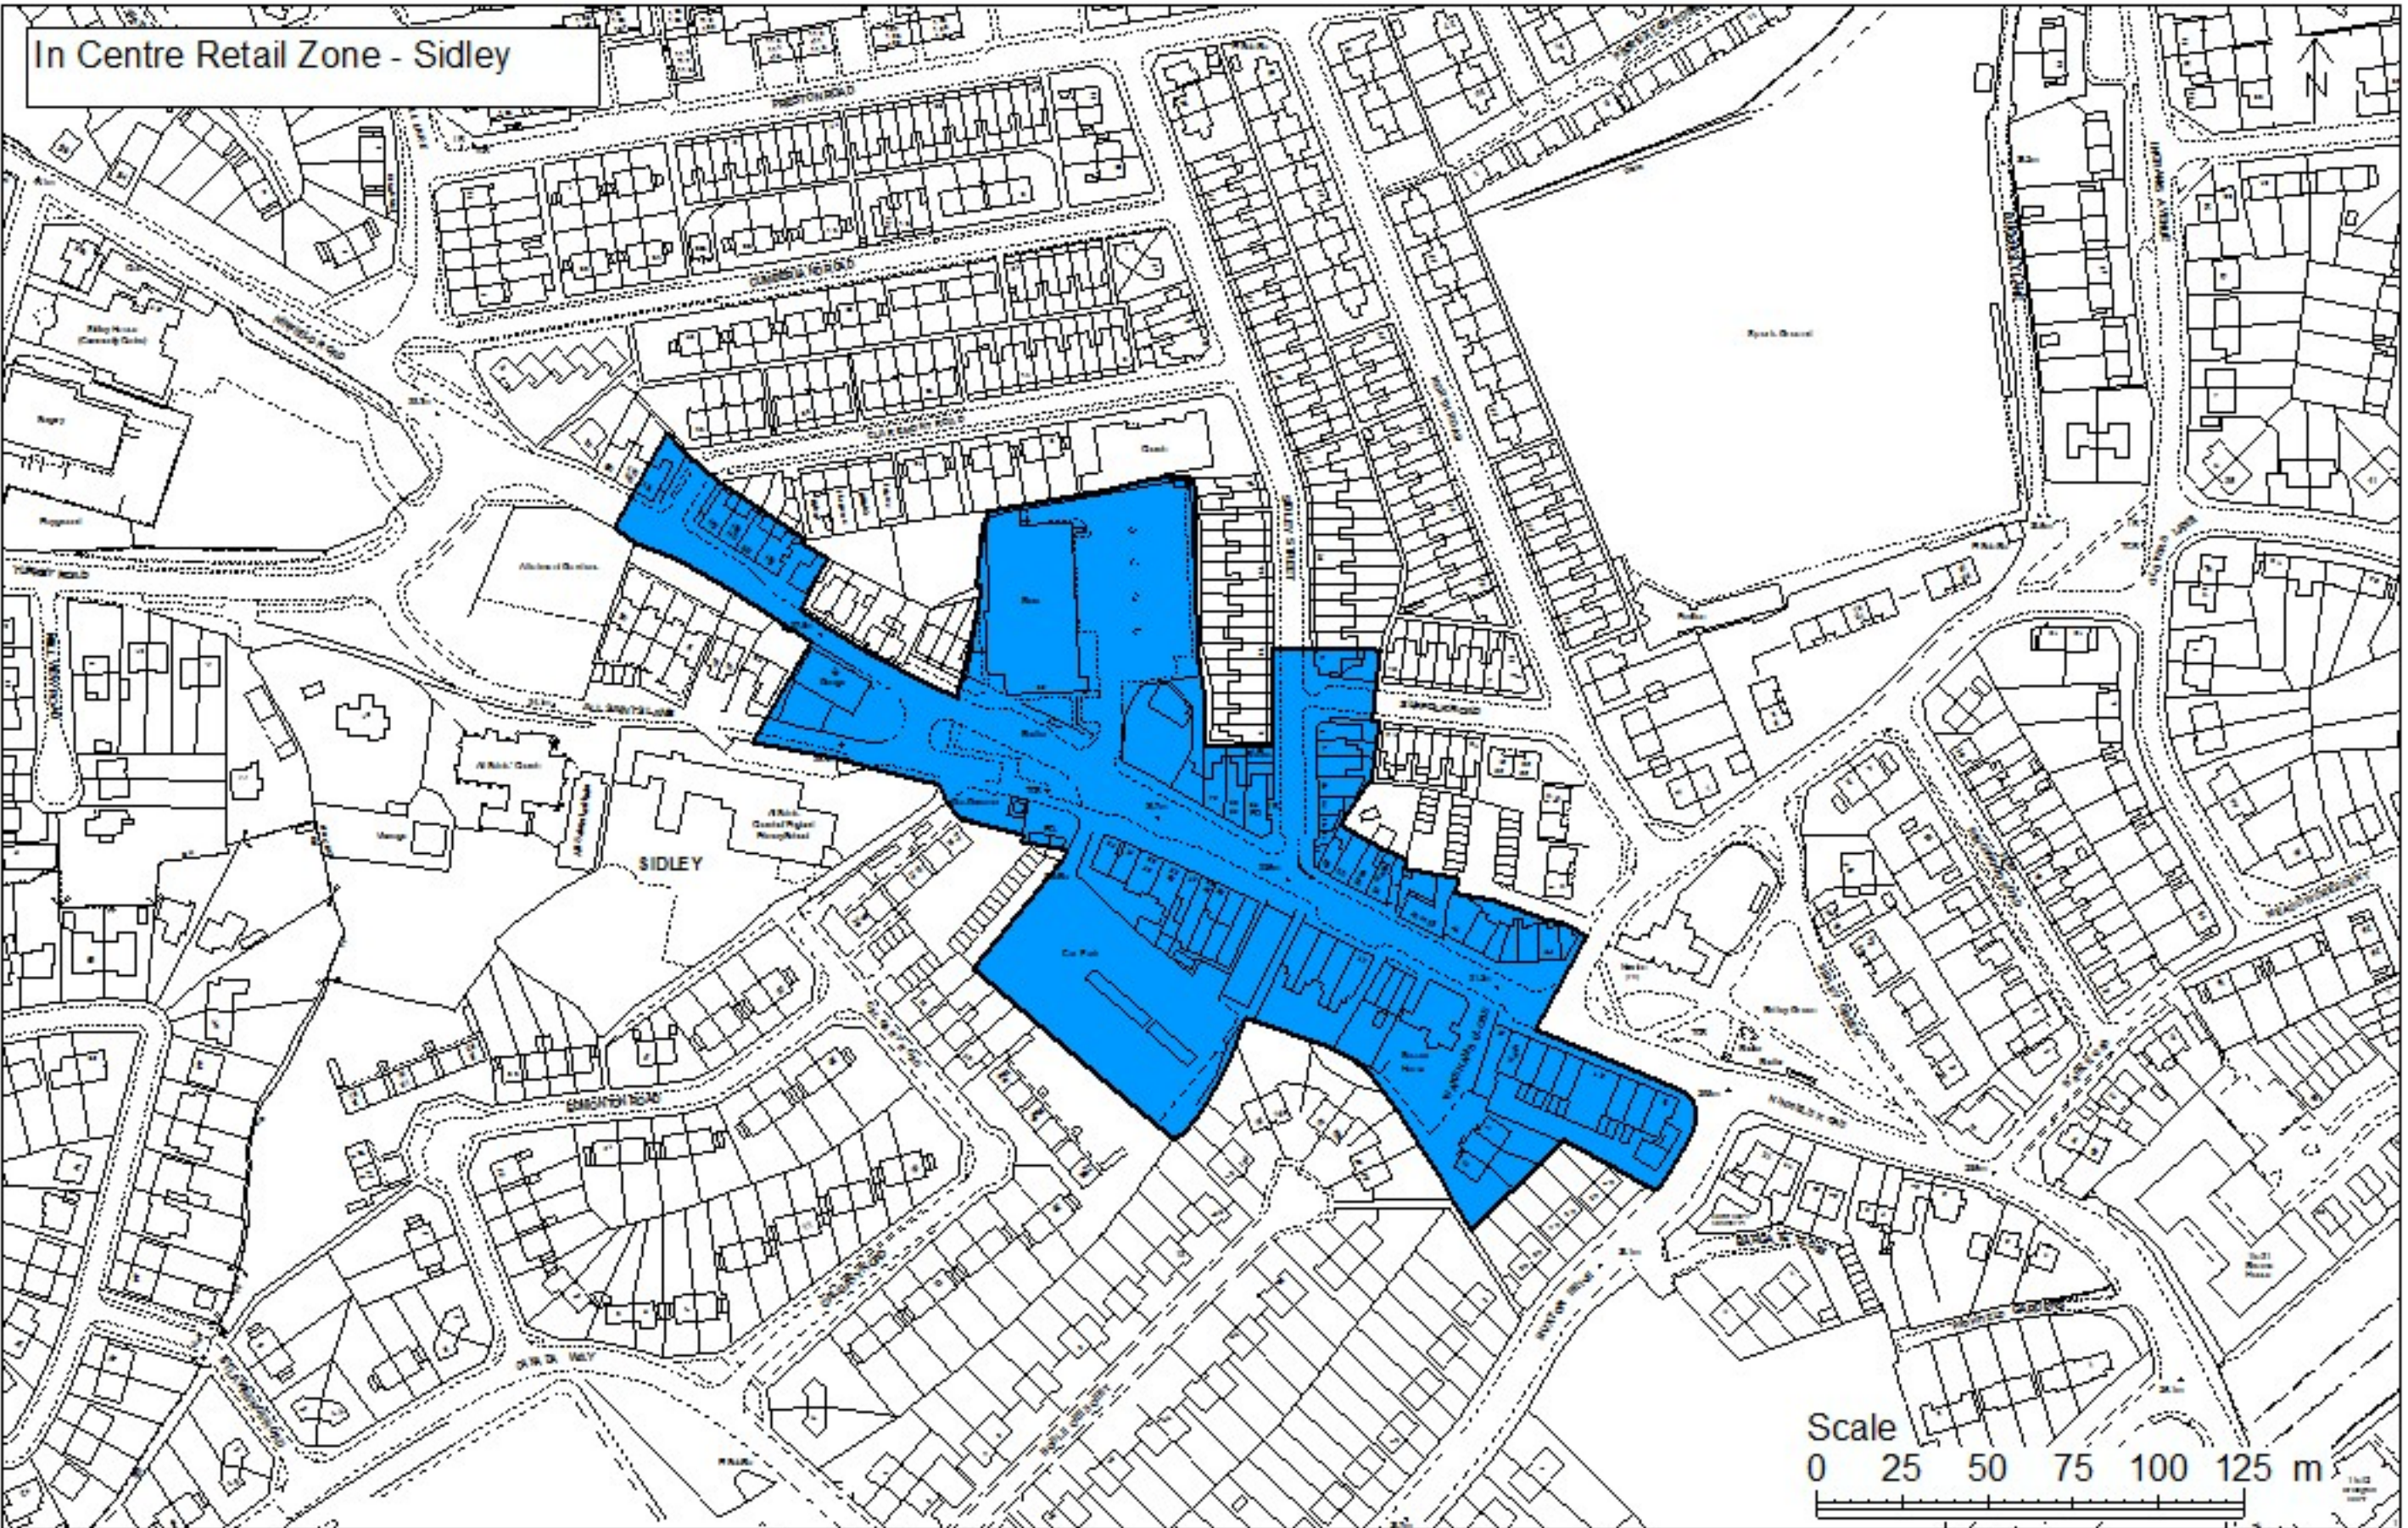

# In Centre Retail Zone - Sidley

Reproduced from the Ordnance Survey mapping with the permission of the Controller of Her Majesty's Stationery Office. (Crown Copyright). Unauthorised reproduction infringes Crown copyright and may lead to prosecution or civil proceedings. Rother District Council Licence No 100018643 2010. No further copies may be made.