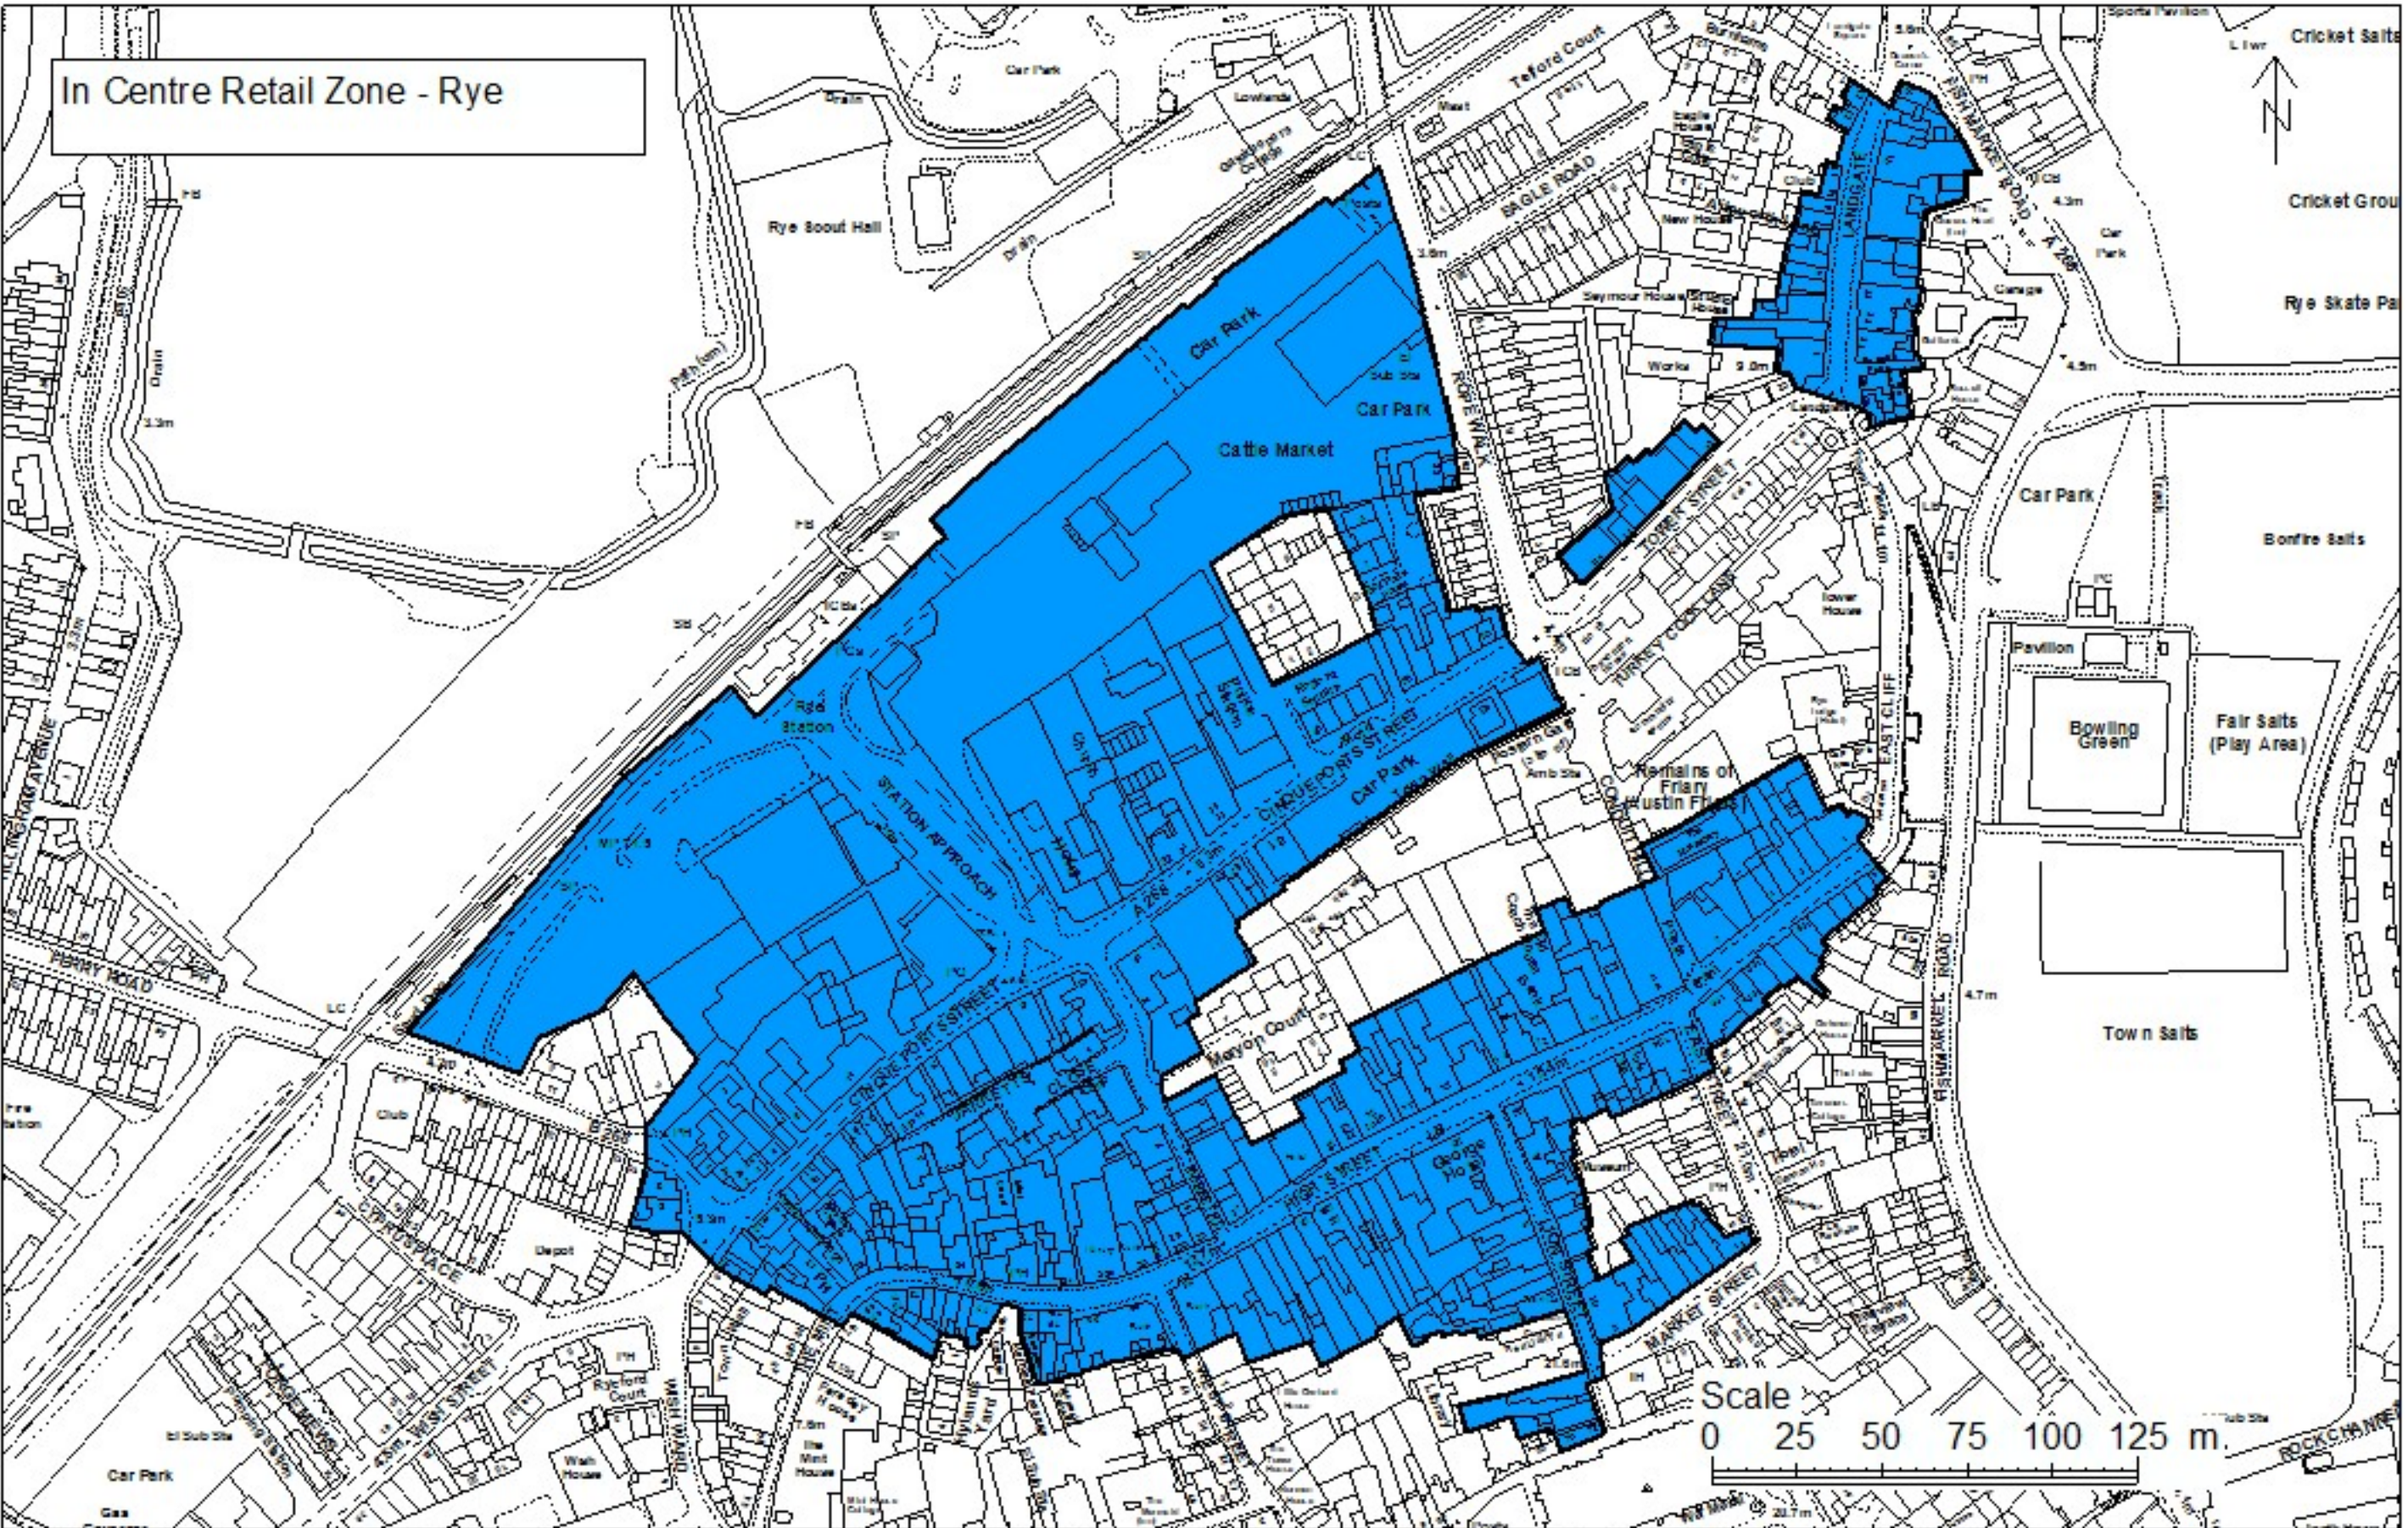

In Centre Retail Zone - Rye

Reproduced from the Ordnance Survey mapping with the permission of the Controller of Her Majesty's Stationery Office. (Crown Copyright). Unauthorised reproduction infringes Crown copyright and may lead to prosecution or civil proceedings. Rother District Council Licence No 100018643 2010. No further copies may be made.