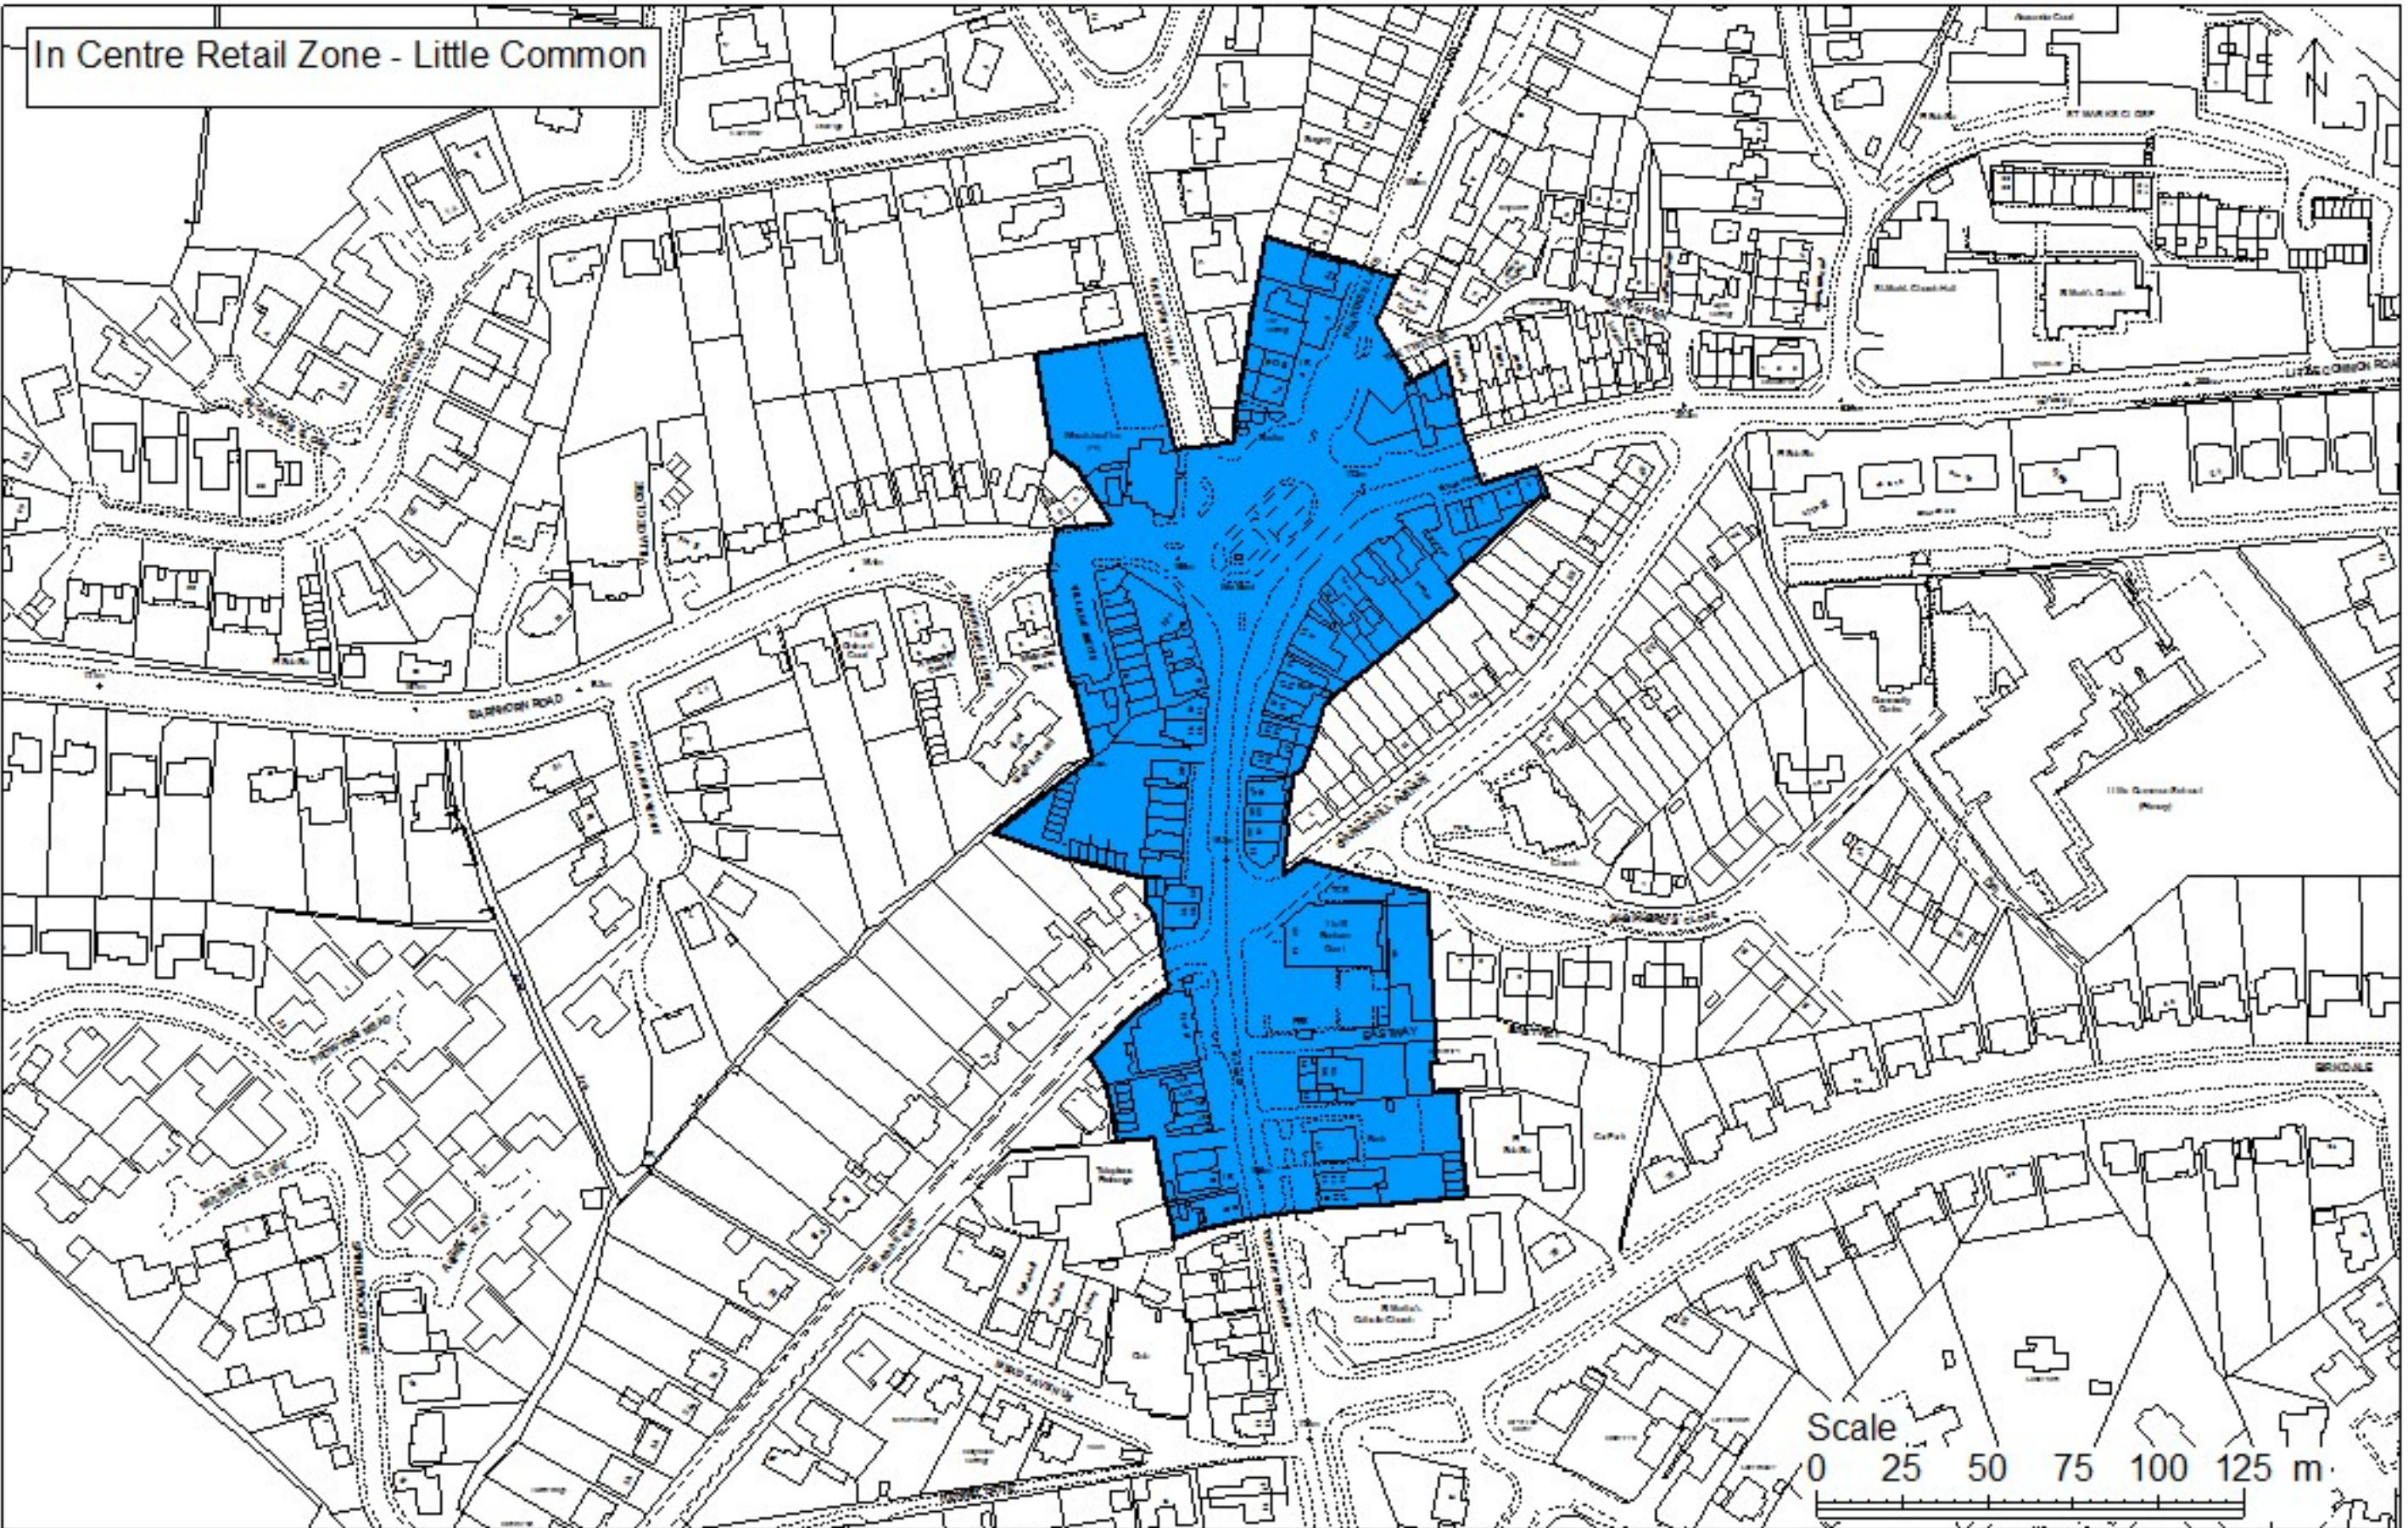

In Centre Retail Zone - Little Common

Reproduced from the Ordnance Survey mapping with the permission of the Controller of Her Majesty's Stationery Office. (Crown Copyright). Unauthorised reproduction infringes Crown copyright and may lead to prosecution or civil proceedings. Rother District Council Licence No 100018643 2010. No further copies may be made.