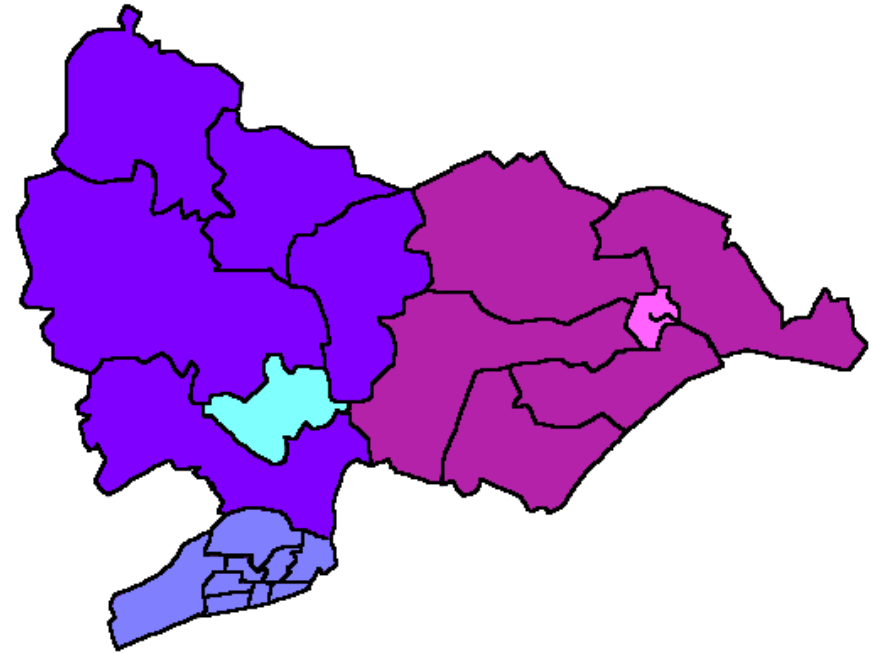

APPENDIX Di – ANALYSIS AREAS

Area 1 - Bexhill	Area 2 - Battle	Area 3 – Rye	Area 4 – West Rother	Area 5 – East Rother
Central Collington Kewhurst Old Town Sackville St Marks St Michael's St Stephen's Sidley	Battle Town	Rye	Crowhurst Darwell Ewhurst and Sedlescombe Salehurst Ticehurst and Etchingham	Brede Valley Marsham Rother Levels Eastern Rother

Key: West Rother Battle Bexhill Rye East Rother