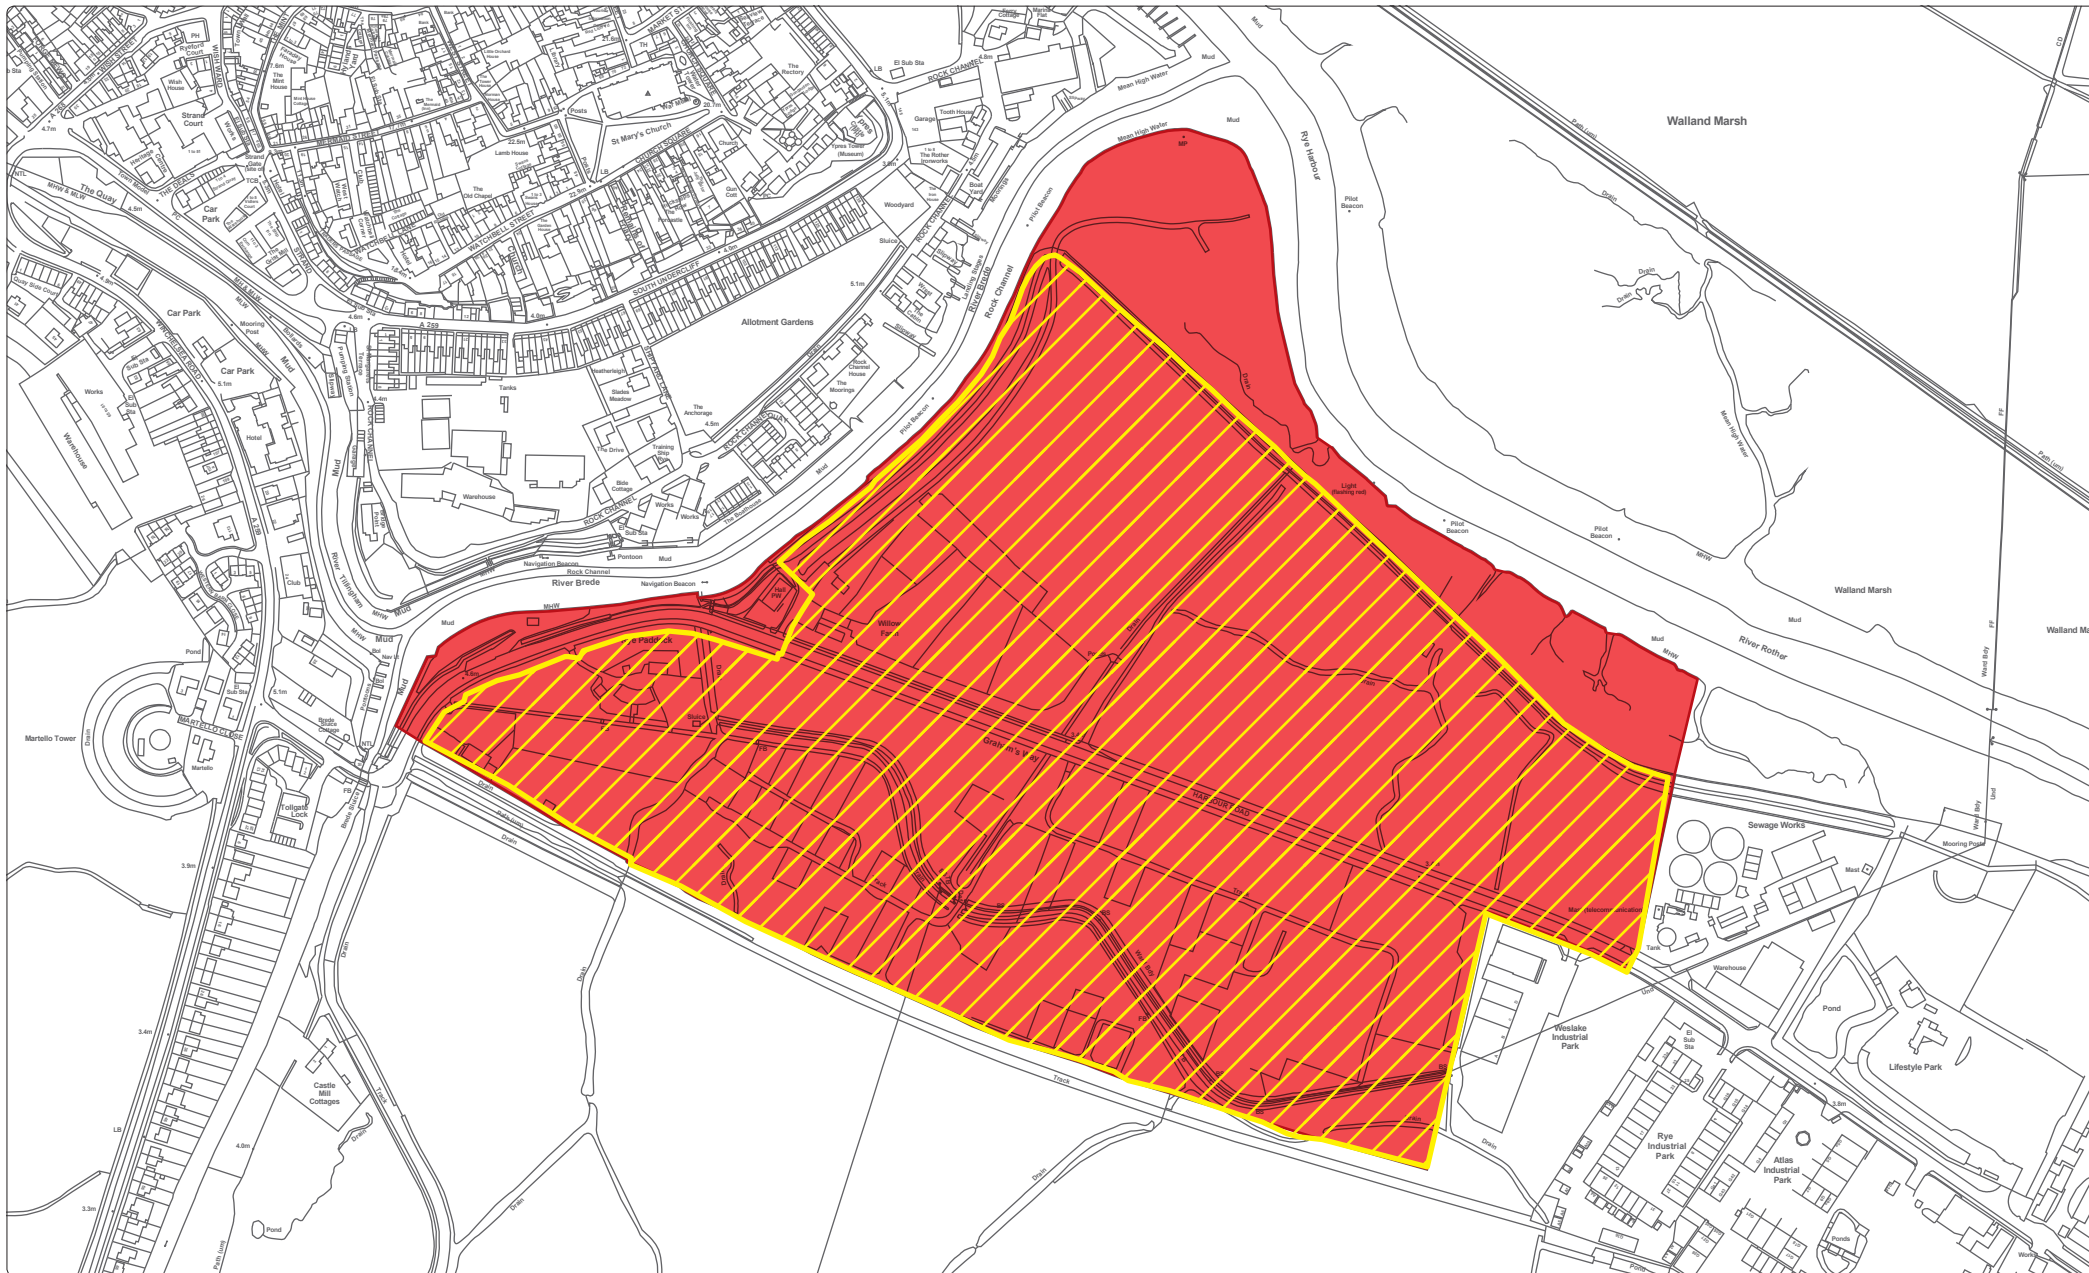

RYE
Strategic Gap

SCALE @ A4
1 : 5,000

Reproduced from the Ordnance Survey mapping with the permission of the Controller of Her Majesty's Stationary Office. (Crown Copyright). Unauthorised reproduction infringes Crown copyright and may lead to prosecution or civil proceedings. No further copies may be made. Rother District Council Licence No. 100018643 2019

KEY

 RDLP 2006 Strategic Gap

 Submission DaSA Strategic Gap