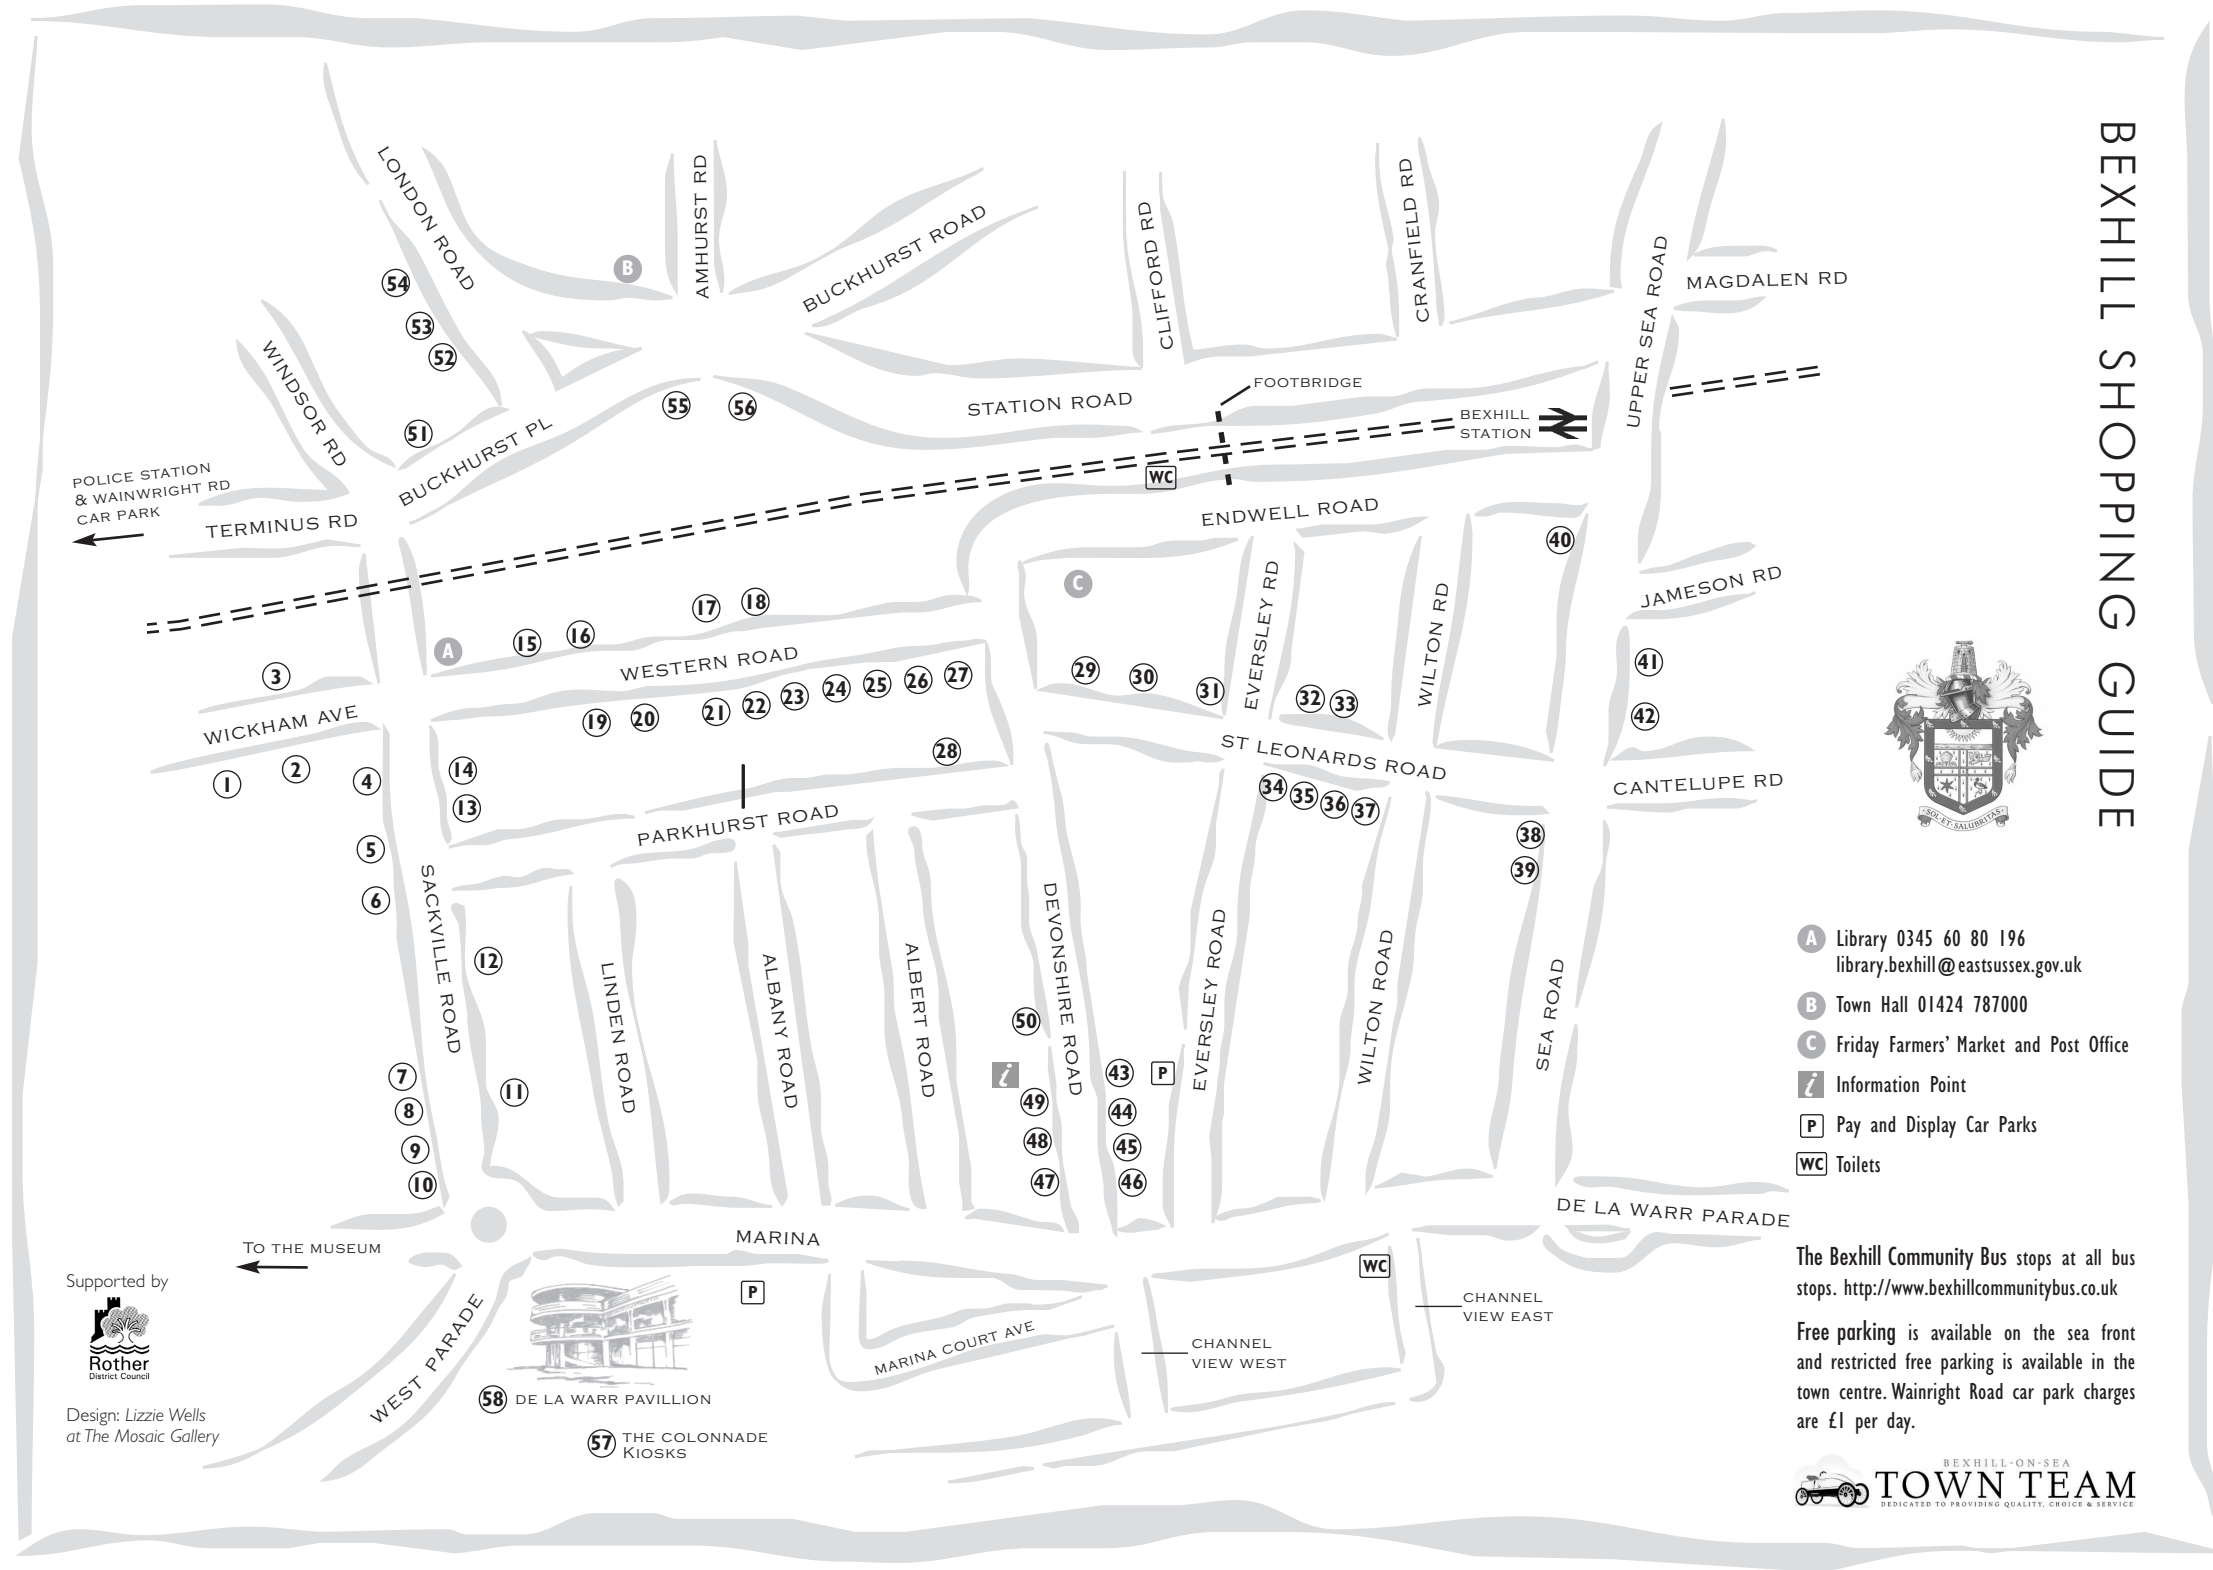

POLICE STATION & WAINWRIGHT RD CAR PARK

TO THE MUSEUM

Design: Lizzie Wells at The Mosaic Gallery

58 DE LA WARR PAVILLION

57 THE COLONNADE KIOSKS

MARINA

MARINA COURT AVE

CHANNEL VIEW WEST

CHANNEL VIEW EAST

DE LA WARR PARADE

SEA ROAD

WILTON ROAD

EVERSLEY ROAD

DEVONSHIRE ROAD

ALBERT ROAD

ALBANY ROAD

LINDEN ROAD

SACKVILLE ROAD

CANTELUPE RD

JAMESON RD

UPPER SEA ROAD

MAGDALEN RD

BEXHILL STATION

FOOTBRIDGE

STATION ROAD

ENDWELL ROAD

WILTON RD

EVERSLEY RD

ST LEONARDS ROAD

PARKHURST ROAD

WESTERN ROAD

BUCKHURST ROAD